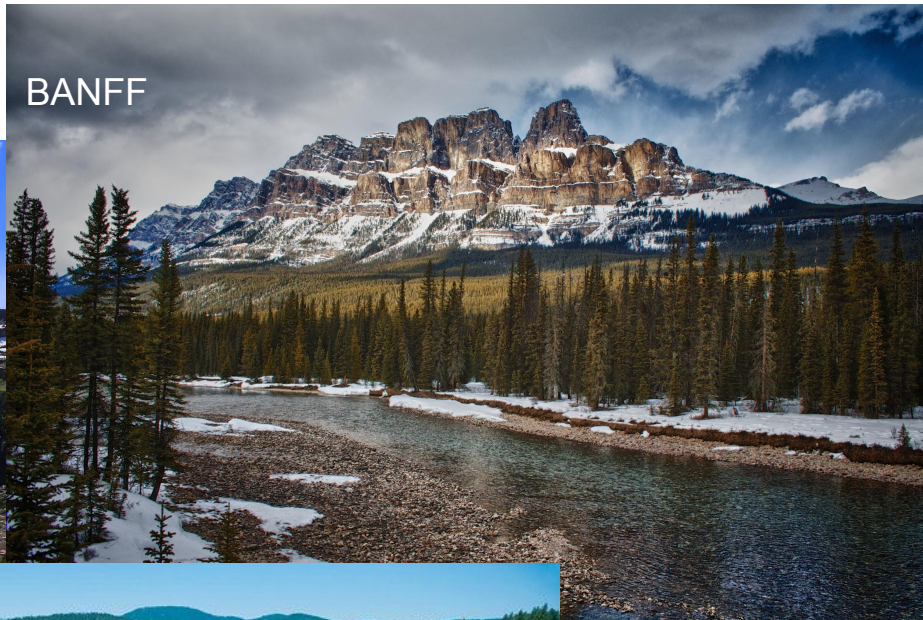

COEUR D'ALENE

BANFF